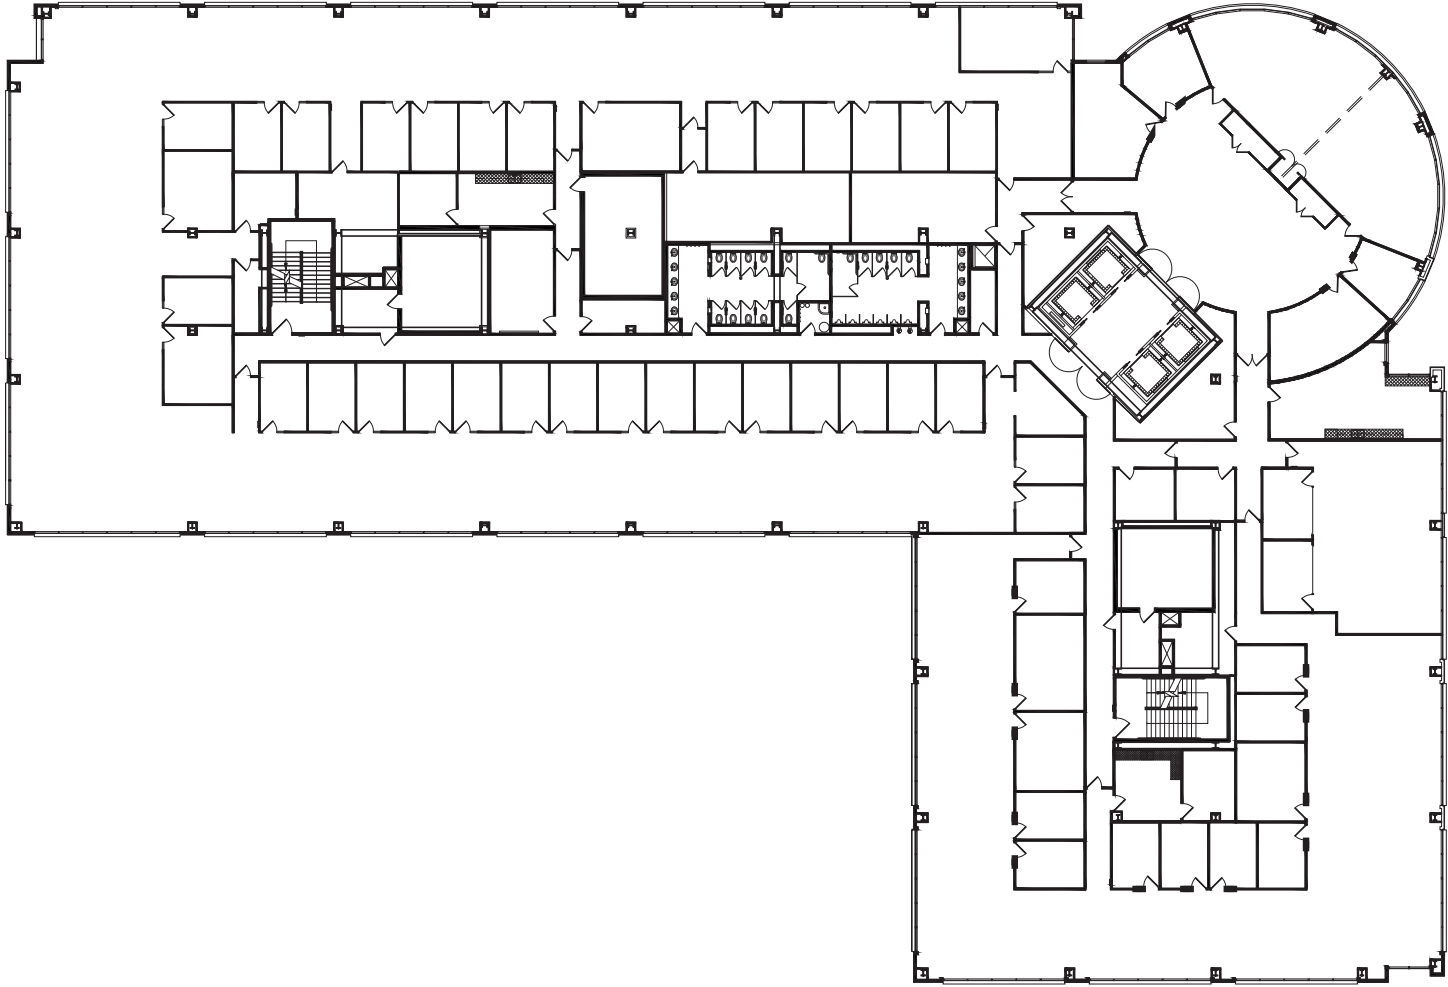

SUITE #: SUITE 130  
R.S.F.: 5,289  
ADDRESS: 888 E. WALNUT STREET  
DATE: OCTOBER, 2018

SUITE #: 300  
 R.S.F.: 42,574  
 ADDRESS: 888 E. WALNUT STREET  
 DATE: SEPTEMBER, 2018

WALNUT

LEGEND:

|   |            |
|---|------------|
|  | 17,844 RSF |
|  | 2,961 RSF  |
|  | 2,054 RSF  |
|  | 3,999 RSF  |
|  | 15,689 RSF |

FLOOR: 3RD FLOOR  
R.S.F: 42,574 RSF  
ADDRESS: 888 E. WALNUT STREET  
DATE: MARCH, 2019