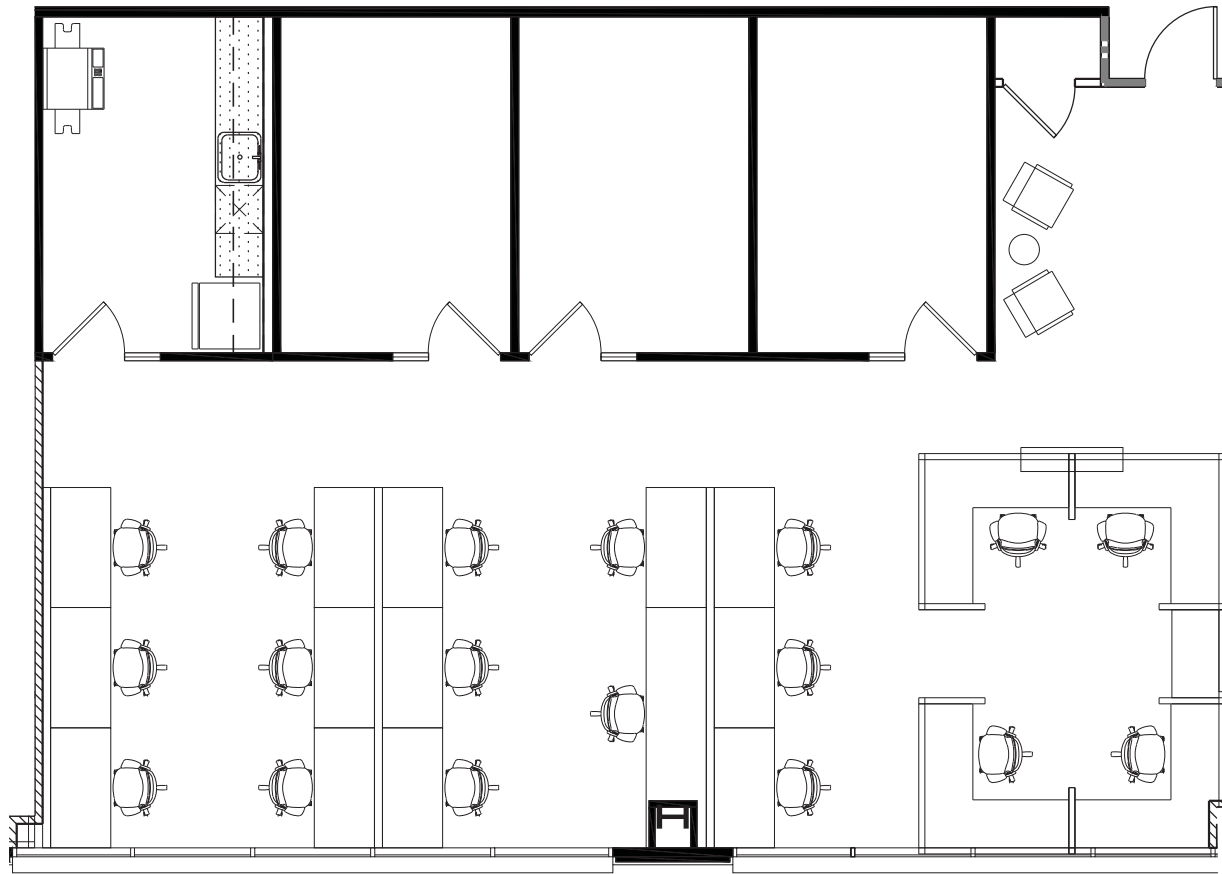

SUITE #:
R.S.F.:
ADDRESS:
DATE:

SUITE 130
5,289
888 E. WALNUT STREET
OCTOBER, 2018

SUITE #:
R.S.F.:
ADDRESS:
DATE:

SUITE 140
1,162
888 E. WALNUT STREET
OCTOBER, 2018

SUITE #:
R.S.F.:
ADDRESS:
DATE:

300
32,670
888 E. WALNUT STREET
SEPTEMBER, 2018

SUITE #:
R.S.F.:
ADDRESS:
DATE:

PROPOSED SPEC SUITE A
3,012
888 E. WALNUT STREET
OCTOBER, 2018

SUITE #:
R.S.F.:
ADDRESS:
DATE:

PROPOSED SPEC SUITE B
2,052
888 E. WALNUT STREET
OCTOBER, 2018

SUITE #:
R.S.F.:
ADDRESS:
DATE:

PROPOSED SPEC SUITE C
3,996
888 E. WALNUT STREET
OCTOBER, 2018